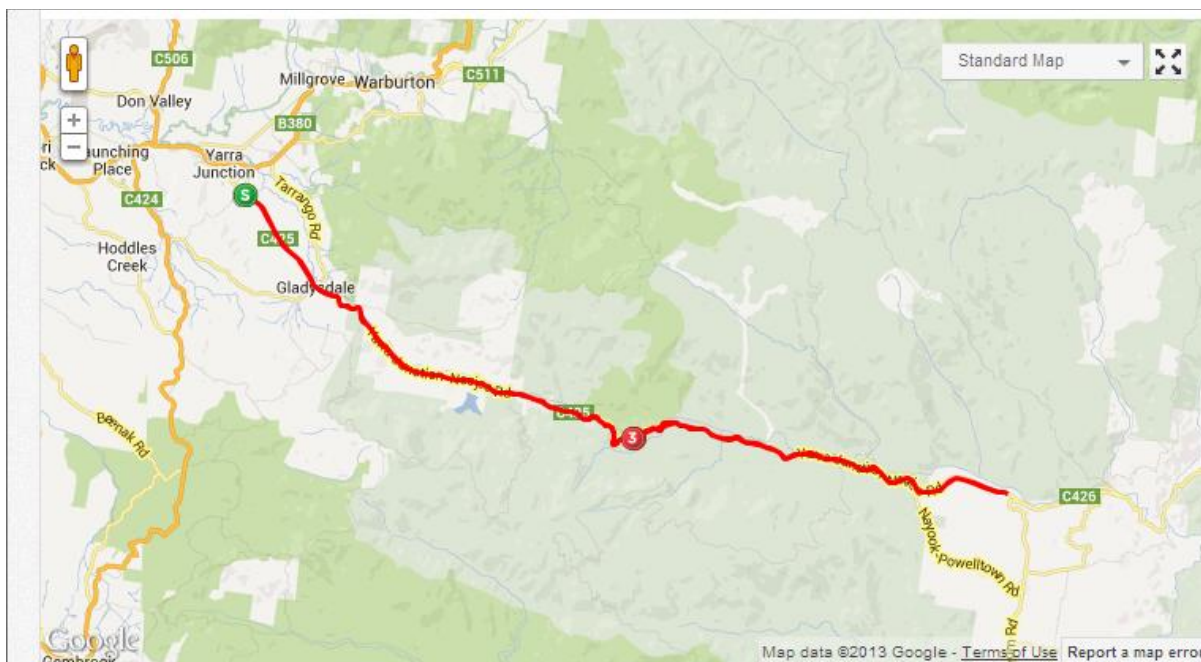

## Yarra Junction

Upper Yarra Secondary College, Yarra Junction - Noojee Rd, Melway Ref: 288 G10

Getting there:

- Turn right at the lights in Yarra junction - 1.4k on the left, enter from Riversdale Rd.

Race Circuit:

- Registrations are in the secondary college, toilets are available at the college.
- Rider Briefing/race start is on Yarra Junction - Noojee Rd outside the school
- Race circuit depends upon the race;
  - Rob Graham ITT : straight along Yarra Junction - Noojee Rd towards Powelltown, turns after 12.5k and returns to finish.
  - YJ-Powelltown : straight along Yarra Junction - Noojee Rd to Powelltown, turns at Powelltown and returns to finish \* 2 laps - 60k
  - YJ-Piedmont : straight along Yarra Junction - Noojee Rd through Powelltown, over 'the bump', continues to Piedmont, turns and returns to finish - 1 lap only ~70k.
  - Club Champs : maybe two laps of YJ-Powelltown or a slightly shortened YJ-Piedmont circuit, alternate years – 60k
  - O'Mara 100 : YJ-Powelltown-YJ-Piedmont-YJ – 100k

The above map and profile is the full 70k Yarra Junction course as used for Yarra Junction – Piedmont & O’Mara 100.