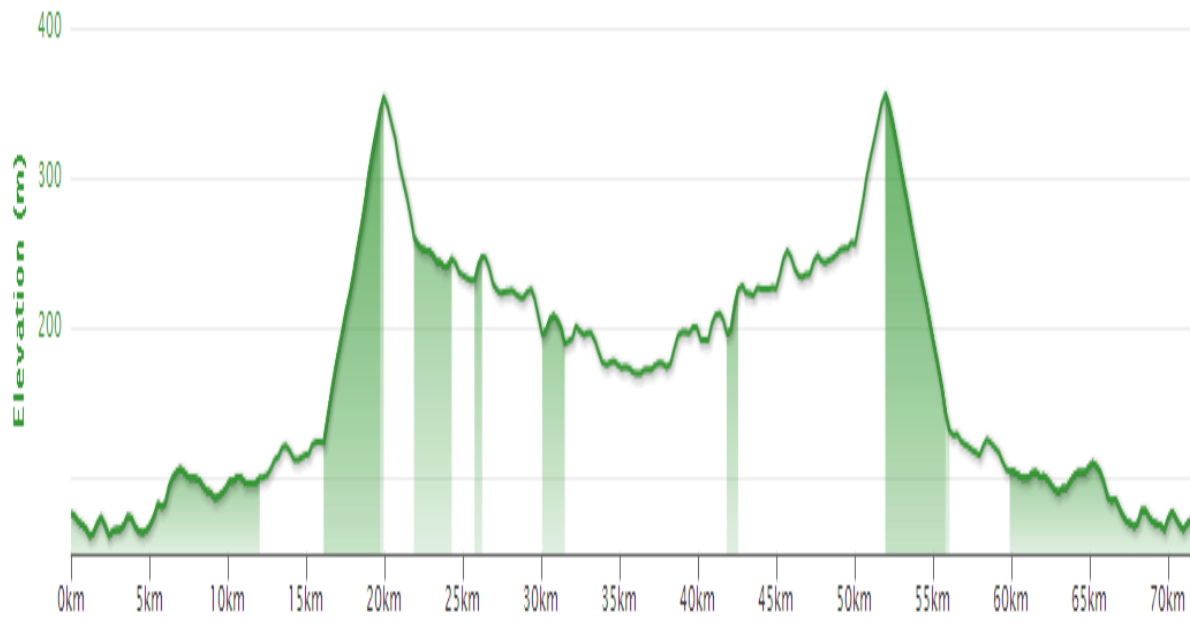

## Yarra Junction

Upper Yarra Secondary College, Yarra Junction - Noojee Rd, Melway Ref: 288 G10

Getting there:

- Turn right at the lights in Yarra junction - 1.4k on the left, enter from Riversdale Rd.

Race Circuit:

- Registrations are in the secondary college, toilets are available at the college.
- Rider Briefing/race start is on Yarra Junction - Noojee Rd outside the school
- Race circuit depends upon the race;
  - Rob Graham ITT : straight along Yarra Junction - Noojee Rd towards Powelltown, turns after 12.5k and returns to finish.
  - YJ-Powelltown : straight along Yarra Junction - Noojee Rd to Powelltown, turns at Powelltown and returns to finish \* 2 laps - 60k
  - YJ-Piedmont : straight along Yarra Junction - Noojee Rd through Powelltown, over 'the bump', continues to Piedmont, turns and returns to finish - 1 lap only ~70k.
  - Club Champs : maybe two laps of YJ-Powelltown or a slightly shortened YJ-Piedmont circuit, alternate years – 60k
  - O'Mara 100 : YJ-Powelltown-YJ-Piedmont-YJ – 100k

The above map and profile is the full 70k Yarra Junction course as used for Yarra Junction – Piedmont & O’Mara 100.